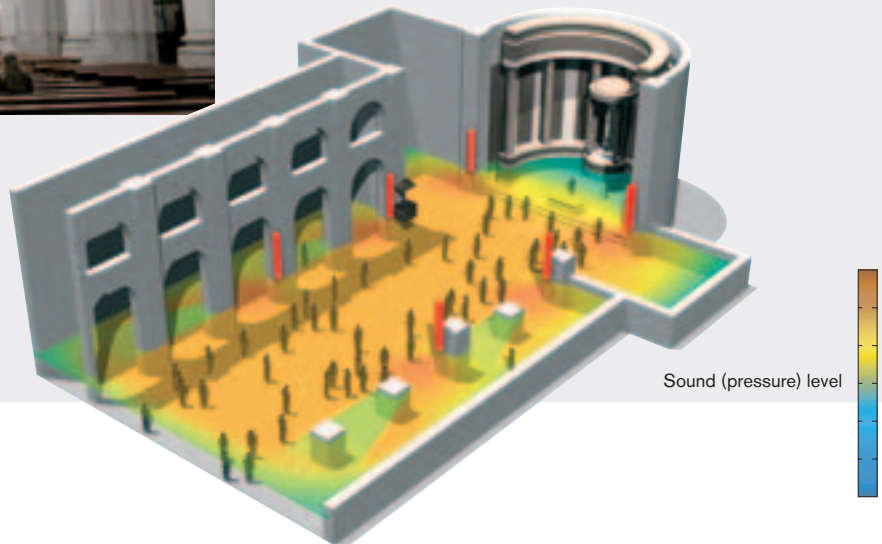

XLA 3200 Line Array Loudspeakers enable amazing acoustical performance through pure technological innovation.

You notice the difference in three main ways. Remarkably clear, natural sound for excellent intelligibility of both speech and music. Greater coverage - reaching more people with perceptual perfect sound. And uniform sound distribution throughout the listening area: not too loud at the front, not too quiet at the back, and all relevant frequencies everywhere.

The improved directivity also means that the risk of microphone feedback is reduced to a minimum, so higher gain settings are possible.

A more attractive - and practical - design

XLA 3200 Loudspeakers don't just sound good. With their modern extruded aluminium housing and silver grille they help add a touch of high-technology elegance to wherever they are installed. They blend equally well with classical interiors and modern architecture. And their compact dimensions - as narrow as 8 cm wide - make them extremely unobtrusive.