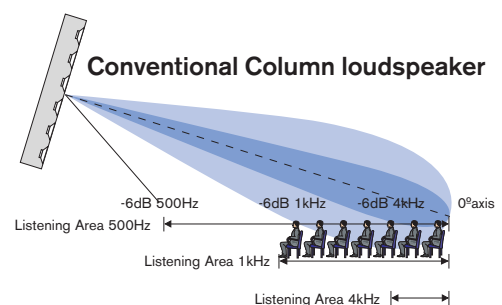

With the XLA 3200, Bosch Security Systems really is taking sound further.

Better directivity

Advanced filtering and positioning of the loudspeaker drivers has improved audio directivity. Each speaker driver emits a dedicated frequency range to make sure the full range of frequencies are present throughout the main lobe. Side lobes are suppressed to a minimum.

eXtended Listening Area

The better directivity with all relevant frequencies overlapping in the main lobe, the asymmetrical shape that intersects perfectly with the listening area result in a larger area per speaker with all sound, natural at the right volume.