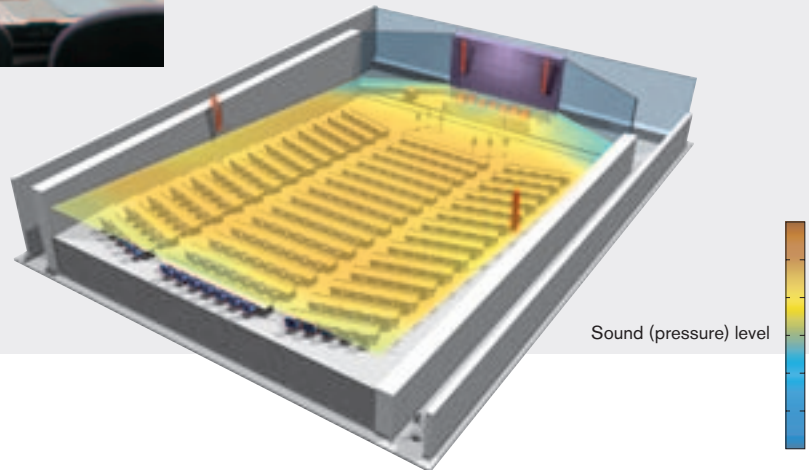

Congress centres and other larger auditoriums with many listeners but relatively little background noise can provide high-quality speech and music using relatively few XLA 3200 Loudspeakers. The **simple mounting procedure** means sound can be very accurately directed towards the audience, whether they are all on the same level or in 'stepped' arena-type seating. Being **EVAC compliant**, these loudspeakers also play a vital role in the event of an emergency.