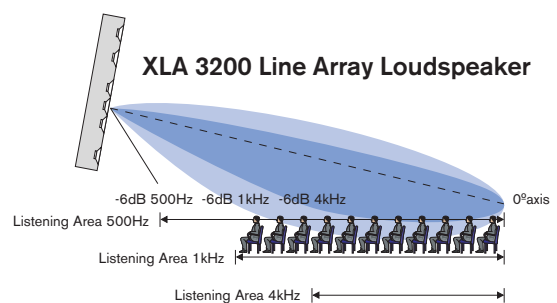

By re-thinking the technology used in conventional line arrays, Bosch Security Systems has created the XLA 3200 (eXtended Listening Area), a range of line array loudspeakers which brings a new dimension to speech and music reproduction.

With the XLA 3200, Bosch Security Systems really is taking sound further.

Better directivity

Advanced filtering and positioning of the loudspeaker drivers has improved audio directivity. Each speaker driver emits a dedicated frequency range to make sure the full range of frequencies are present throughout the main lobe. Side lobes are suppressed to a minimum.

eXtended Listening Area

The better directivity with all relevant frequencies overlapping in the main lobe, the asymmetrical shape that intersects perfectly with the listening area result in a larger area per speaker with all sound, natural at the right volume.