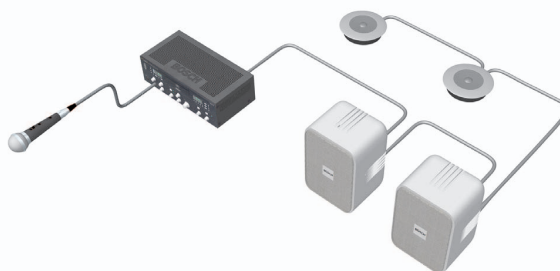

Basic configuration		
Mixing amplifier	Plena BGM/paging system with	LBB 1970/00
CD player	VOX microphone input and	
FM/AM Tuner	MP3/CD-R compatible CD player	
Hand-held microphone	For paging and making announcements	LBC 2900/15
Loudspeakers	10 W (rated) ProSound cabinet speaker with high-frequency tweeter and dual voice coil woofer for music reproduction	LBC 3410/01
	6 W (rated) ceiling loudspeaker with a wide opening angle for excellent coverage	LBC 3951/01

Full configuration		
Mixing amplifier	Plena BGM/paging system with priority microphone input, dual-zone output and	LBB 1970/00
CD player	MP3/CD-R compatible CD player	
Table-stand microphone	For receptionist or manager to make priority (emergency) announcements	LBB 1950/10
Handheld microphone(s)	For the personnel to page customers, or customers to make a celebration speech	LBC 2900/20
Loudspeakers	10 W (rated) ProSound cabinet speaker with high-frequency tweeter and dual voice coil woofer for music reproduction	LBC 3410/01
	6 W (rated) ceiling loudspeaker with a wide opening angle for excellent coverage	LBC 3951/01