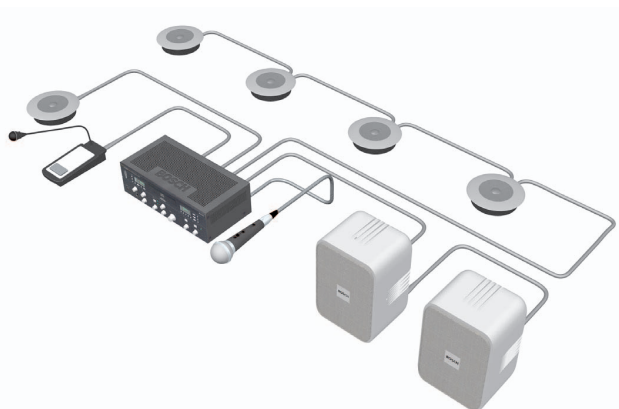

Bosch Security Systems
For more information please visit
www.boschsecuritysystems.com